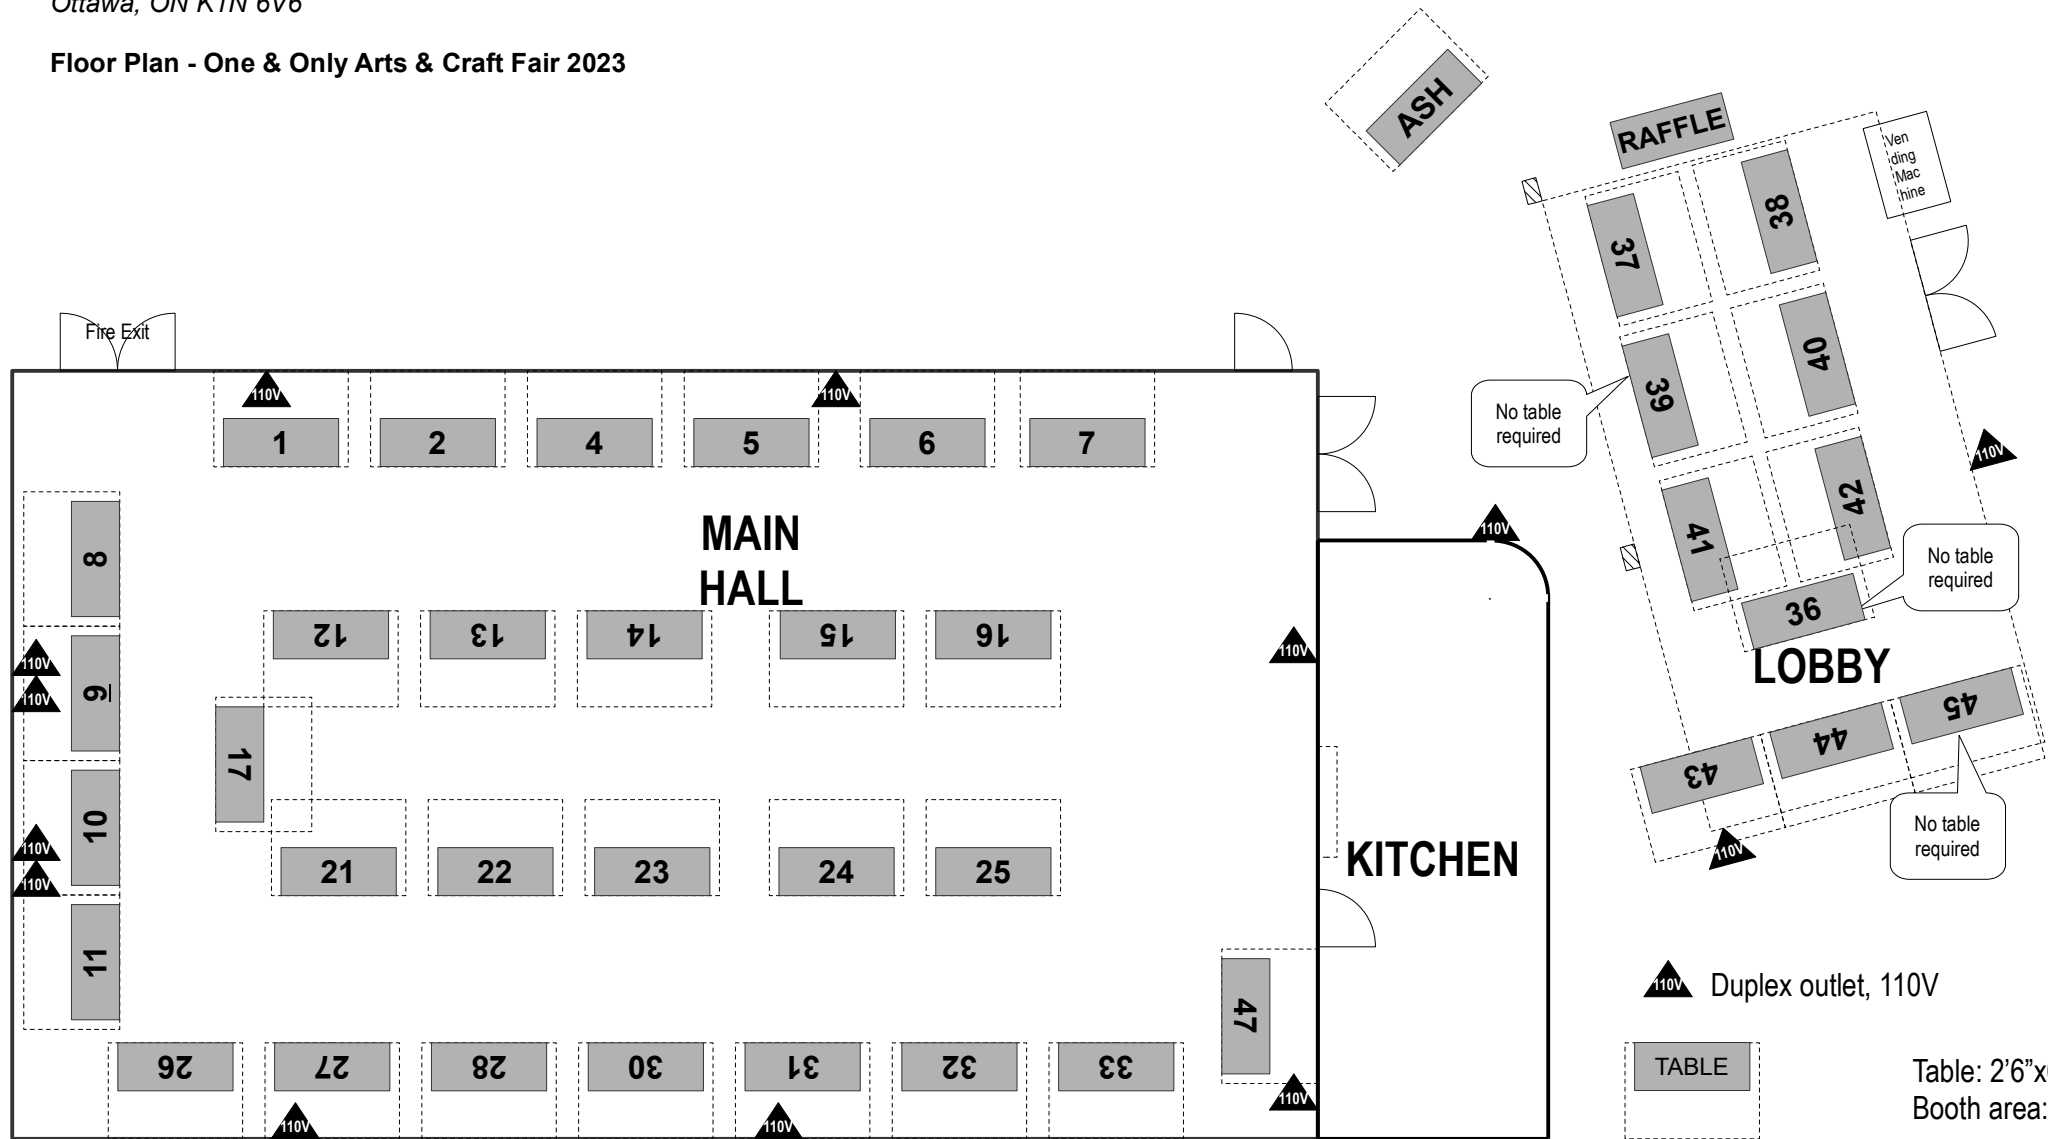

Sandy Hill Community Centre
 250 Somerset Street East
 Ottawa, ON K1N 6V6

Floor Plan - One & Only Arts & Craft Fair 2023

NOTE: following table #s not used: 3, 18, 19, 20, 29, 34, 35, 46.