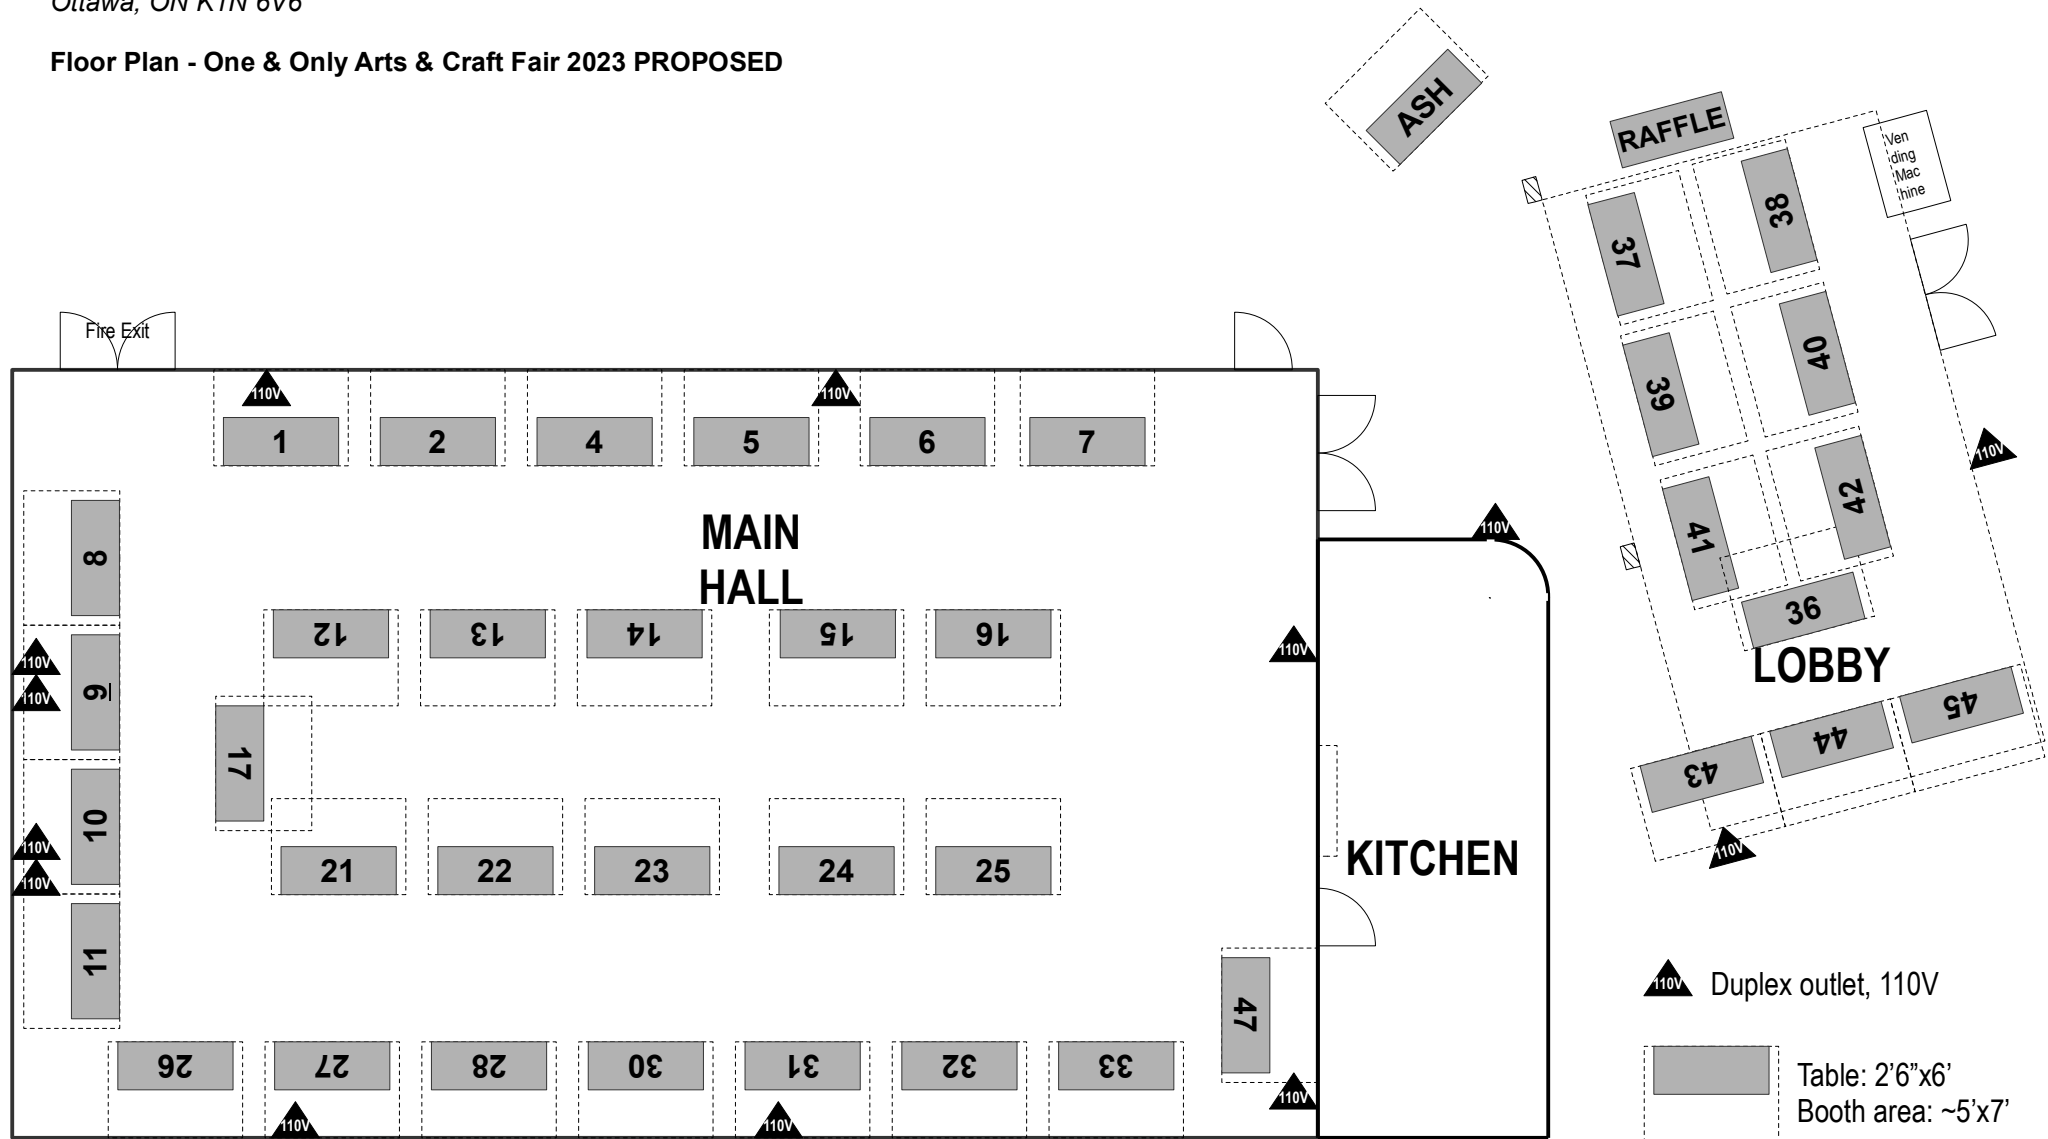

Sandy Hill Community Centre
250 Somerset Street East
Ottawa, ON K1N 6V6

Floor Plan - One & Only Arts & Craft Fair 2023 PROPOSED

▲ 110V Duplex outlet, 110V

▭ Table: 2'6"x6'
Booth area: ~5'x7'

NOTE: following table #s not used: 18, 19, 20, 29, 34, 35, 46.