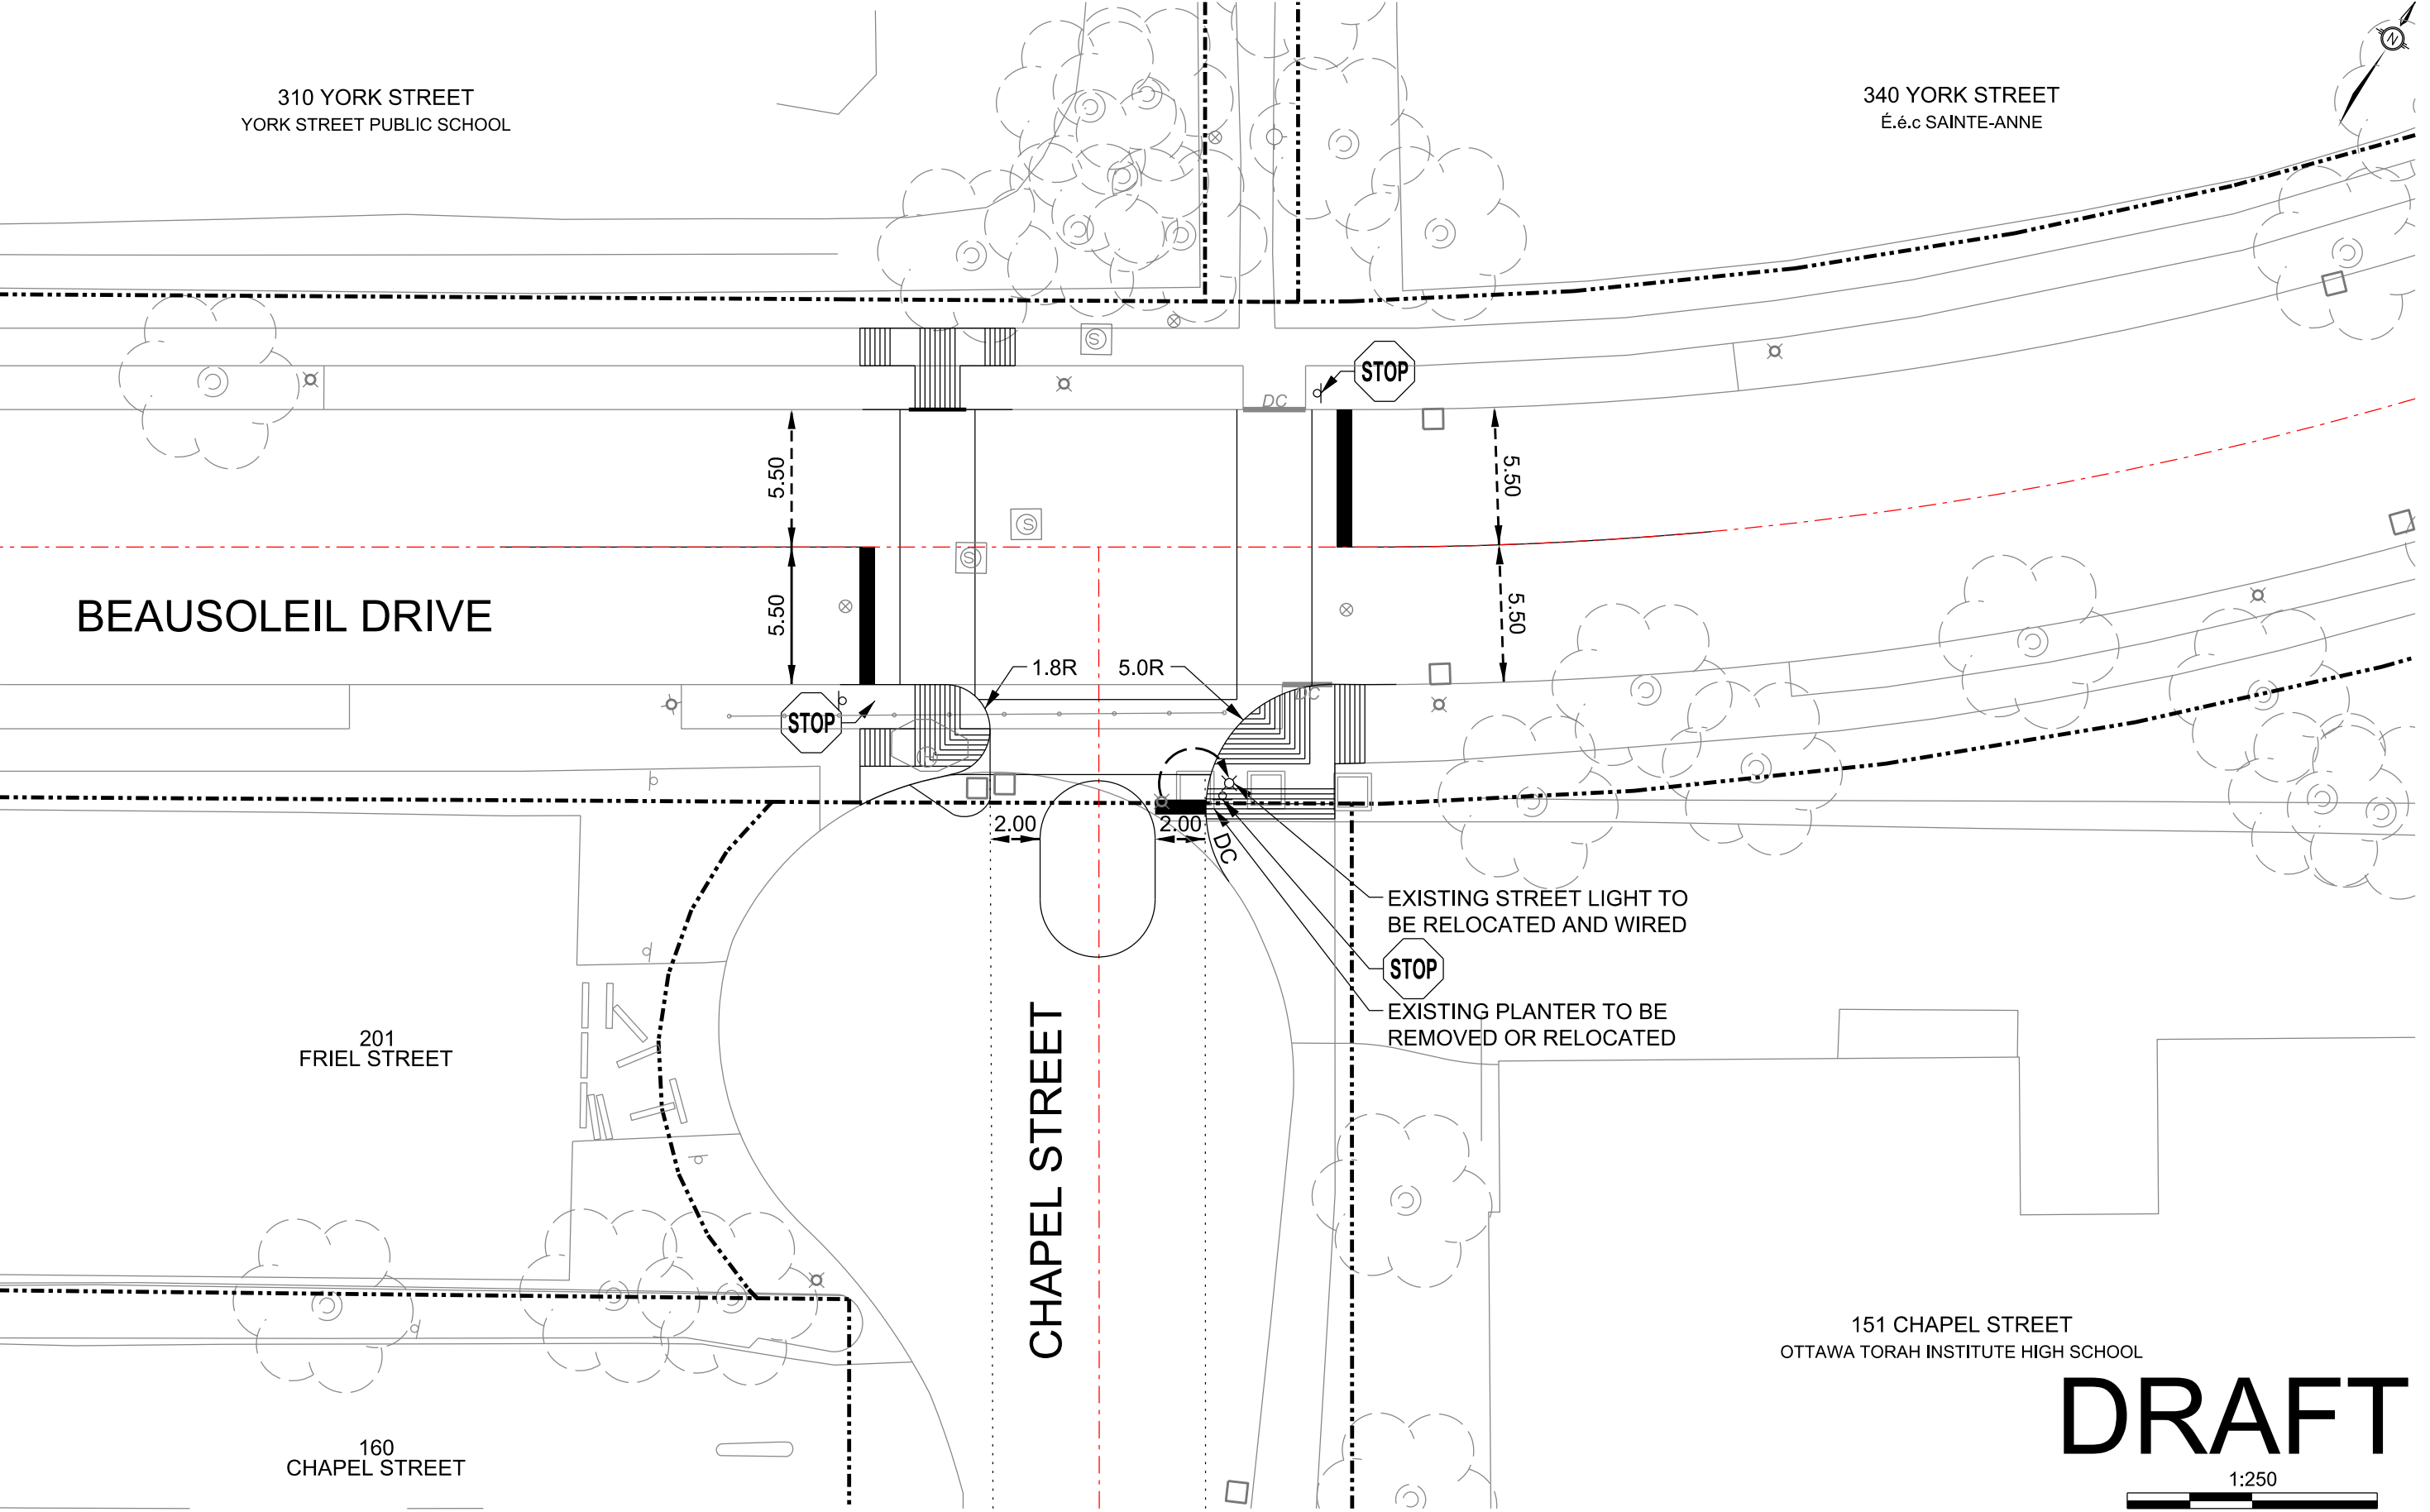

310 YORK STREET  
YORK STREET PUBLIC SCHOOL

340 YORK STREET  
É.é.c SAINTE-ANNE

BEAUSOLEIL DRIVE

201  
FRIEL STREET

160  
CHAPEL STREET

CHAPEL STREET

151 CHAPEL STREET  
OTTAWA TORAH INSTITUTE HIGH SCHOOL

**DRAFT**

1:250

FUNCTIONAL DESIGN  
BEAUSOLEIL DR / CHAPEL ST - INTERSECTION MODIFICATION

DATE:	NOVEMBER 2013
REV:	00
DWG. No:	001